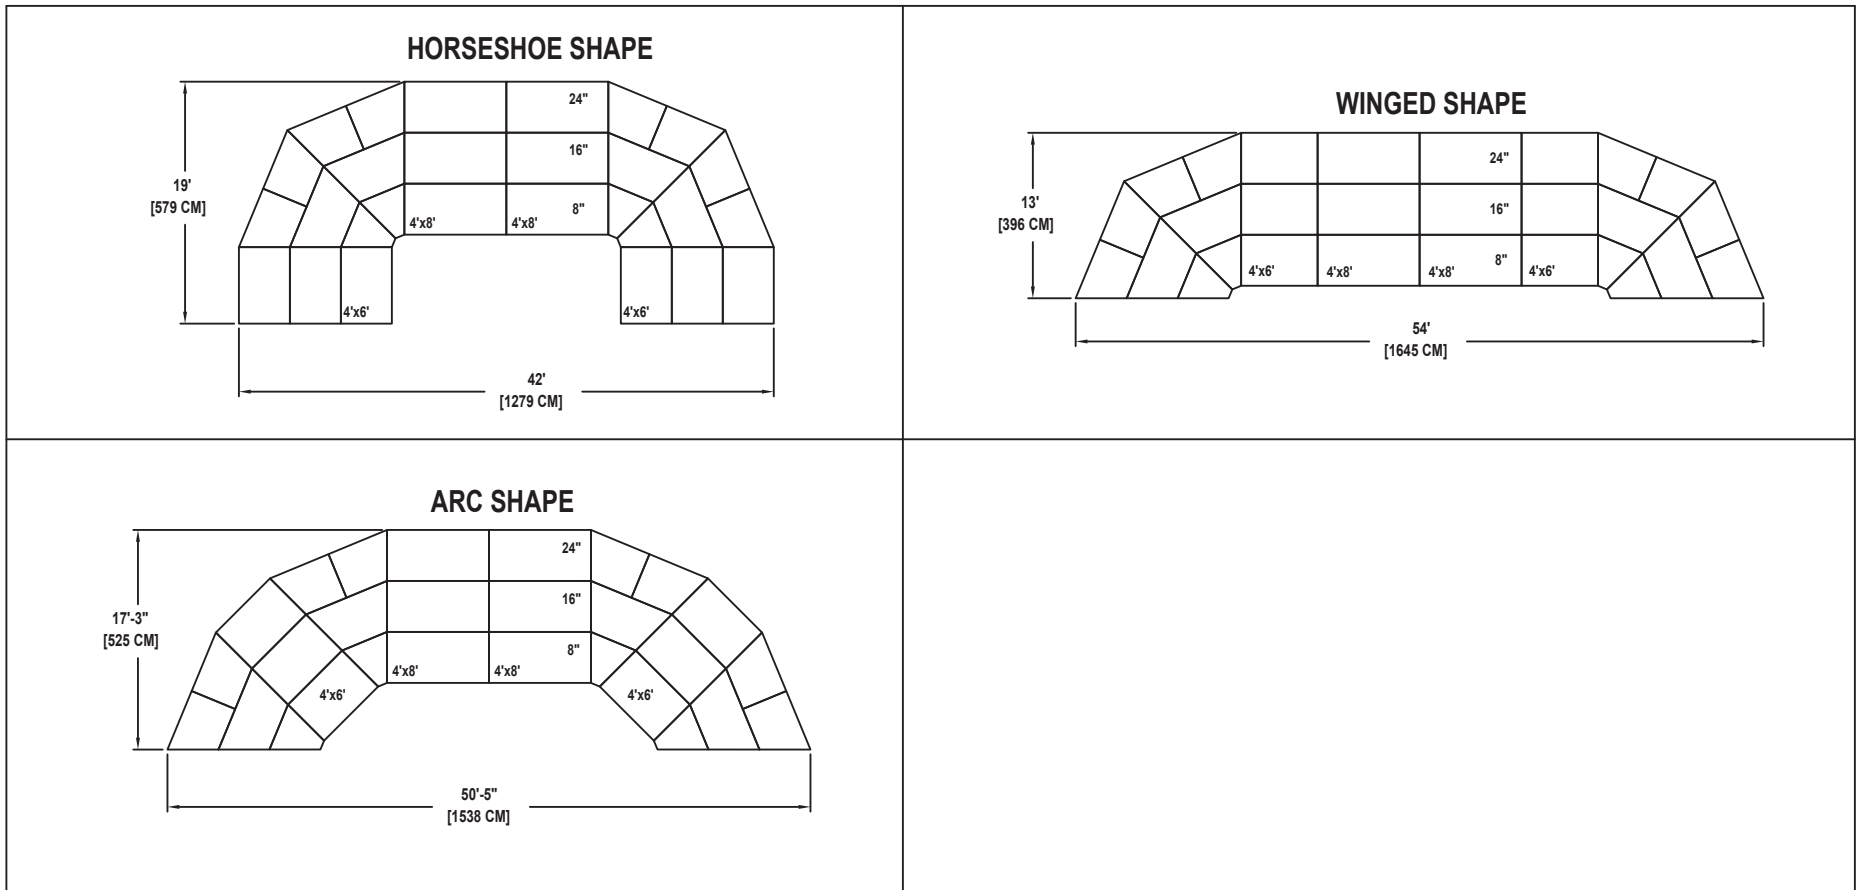

SEATED BAND / ORCHESTRA RISER SET

NO. 705

SEATING CAPACITY NOT USING THE FLOOR, 52.

SEATING CAPACITY WITH ONE ROW ON THE FLOOR, 60.

SEATING CAPACITY IS BASED ON 32" CHAIR SPACING.

Wenger®

C O R P O R A T I O N